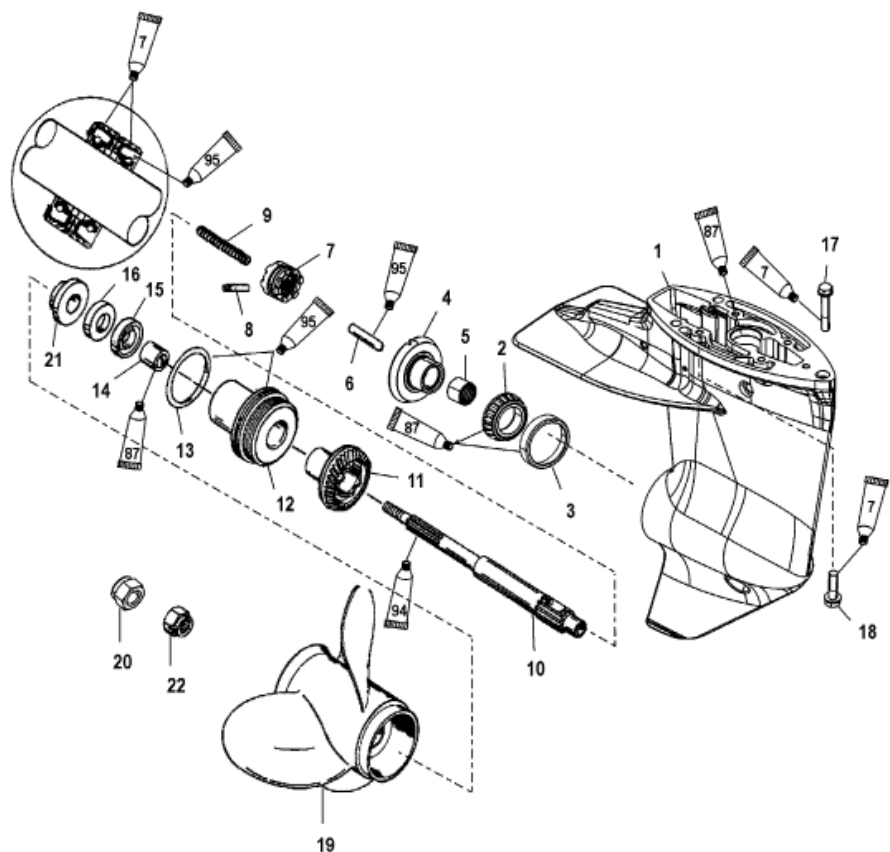

**2.60 IN./102 MM
 TORPEDO DIA.
 NON-BIGFOOT**

2642

Parts List

Ref	Class	Part	Description	Qty	Comment	Footnote
0	1666	8833T33	GEAR HOUSING ASSEMBLY, Con	1	(Short - Black)	
0	1666	8833T35	GEAR HOUSING ASSEMBLY, Con	1	(Long - Black)	
1	1666	8833A17	GEAR HOUSING, Basic	1	(Basic - Black)	
2	31	821321A 1	ROLLER BEARING	1		
3		NSS	NOT SOLD SEPARATE, Cup	1		
4	43	821924A 1	FORWARD GEAR (13-26)	1		
5	23	41367	BUSHING	1		
6		813139	CAM FOLLOWER	1		
7	52	821930A 1	CLUTCH ASSEMBLY	1		
8	17	823951	CROSS PIN	1		
9	24	42204	SPRING	1		
10	44	821929	PROPELLER SHAFT	1		
11	43	821926T 1	REVERSE GEAR, (13-26)	1		
12		42144T 3	BEARING CARRIER	1		
13	25	33145	O-RING, (1.984 x .139)	1		15
14	23	821927	BUSHING	1		
15	26	99325	SEAL	1		15
16	26	821928	OIL SEAL	1		15
17	10	824071 10	SCREW, (M8 x 50)	1		
18	10	824071 7	SCREW, (M8 x 30)	2		
19	48	828156A12	PROPELLER, (9.00 x 9.00)	1		
20	11	40140	NUT, (M10)	1		
21		821932 1	THRUST HUB	1		
22	23	42091 1	SPACER	1		
-	26	41365A 3	SEAL KIT	1		